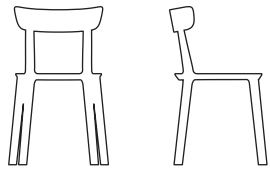

Cadrea

Cadrea

Design Simone Viola

Materials Polypropylene, eco leather

Sometimes, shapes can be like a scent. They can treasure and unleash memories. By unveiling feelings hidden just beneath the surface, they reveal lines that seem to be familiar without ever having seen them before. Indeed, this is the case for the Cadrea collection. Just like a Madeleine de Proust, it bears the well-known form of a bistro chair, of which it maintains the comfort and ease of handling typical of a daily-use object, combined with the freshness of a completely refurbished, contemporary

Cadrea

Chair
TO-1746

Indoor and outdoor use
Not stackable

Dimensions (cm)
D47 W47 H78
SH45.5

Weight (kgs)
3.4

Material
Polypropylene.

Chair upholstery
TO-1722CH

Indoor use only

Dimensions (cm)
D41 W40

Weight (kgs)
0.9

Material
Polypropylene, upholstery foam and PU.

Counter stool
TO-1766

Indoor and outdoor use
Stackable x6

Dimensions (cm)
D42.5 W42.5 H65.5
SH65.5

Weight (kgs)
4.4

Material
Polypropylene.

Stool upholstery
TO-1722BS

Indoor use only

Dimensions (cm)
D32.5 W32.5

Weight (kgs)
0.6

Material
Polypropylene, upholstery foam and PU.

Bar stool
TO-1776

Indoor and outdoor use
Stackable x6

Dimensions (cm)
D42.5 W42.5 H75.5
SH75.5