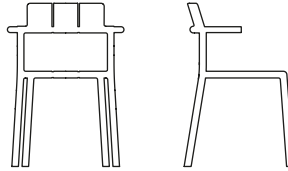

Yard

**Side chair
TO-2411**

Indoor and outdoor use
Stackable x 8

Dimensions (cm)
D52 W52.5 H79
SH46.5

Weight (kgs)
3.6

Material
Polypropylene.

**Armchair
TO-2412**

Indoor and outdoor use
Stackable x 8

Dimensions (cm)
D52 W57 H79
SH46.5

Weight (kgs)
3.9

Material
Polypropylene.

**Counter stool
TO-2416**

Indoor and outdoor use
Stackable x 8

Dimensions (cm)
D56 W54.5 H100
SH68

Weight (kgs)
4.8

Material
Polypropylene.

**Counter stool with armrest
TO-2426**

Indoor and outdoor use
Stackable x 8

Dimensions (cm)
D56 W57 H100
SH68

Weight (kgs)
5.0

Material
Polypropylene.

**Bar stool
TO-2417**

Indoor and outdoor use
Stackable x 8

Dimensions (cm)
D58.5 W54.5 H110
SH78

Weight (kgs)
5.0

Material
Polypropylene.

**Bar stool with armrest
TO-2427**

Indoor and outdoor use
Stackable x 8

Dimensions (cm)
D58.5 W57 H110
SH78

Weight (kgs)
5.3

Material
Polypropylene.