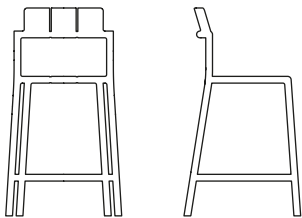

Yard

**Side chair
TO-2411**

Indoor and outdoor use
Stackable x 8

Dimensions (cm)
D52 W52.5 H79
SH46.5

Weight (kgs)
3.6

Material
Polypropylene.

**Armchair
TO-2412**

Indoor and outdoor use
Stackable x 8

Dimensions (cm)
D52 W57 H79
SH46.5

Weight (kgs)
3.9

Material
Polypropylene.

**Counter stool
TO-2416**

Indoor and outdoor use
Stackable x 8

Dimensions (cm)
D56 W54.5 H100
SH68

Weight (kgs)
4.8

Material
Polypropylene.

**Counter stool with armrest
TO-2426**

Indoor and outdoor use
Stackable x 8

Dimensions (cm)
D56 W57 H100
SH68

Weight (kgs)
5.0

Material
Polypropylene.

**Bar stool
TO-2417**

Indoor and outdoor use
Stackable x 8

Dimensions (cm)
D58.5 W54.5 H110
SH78

Weight (kgs)
5.0

Material
Polypropylene.

**Bar stool with armrest
TO-2427**

Indoor and outdoor use
Stackable x 8

Dimensions (cm)
D58.5 W57 H110
SH78

Weight (kgs)
5.3

Material
Polypropylene.