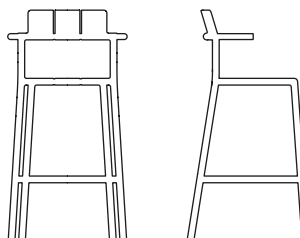

Yard

**Side chair
TO-2411**

Indoor and outdoor use
Stackable x 8

Dimensions (cm)
D52 W52.5 H79
SH46.5

Weight (kgs)
3.6

Material
Polypropylene.

**Armchair
TO-2412**

Indoor and outdoor use
Stackable x 8

Dimensions (cm)
D52 W57 H79
SH46.5

Weight (kgs)
3.9

Material
Polypropylene.

**Counter stool
TO-2416**

Indoor and outdoor use
Stackable x 8

Dimensions (cm)
D56 W54.5 H100
SH68

Weight (kgs)
4.8

Material
Polypropylene.

**Counter stool with armrest
TO-2426**

Indoor and outdoor use
Stackable x 8

Dimensions (cm)
D56 W57 H100
SH68

Weight (kgs)
5.0

Material
Polypropylene.

**Bar stool
TO-2417**

Indoor and outdoor use
Stackable x 8

Dimensions (cm)
D58.5 W54.5 H110
SH78

Weight (kgs)
5.0

Material
Polypropylene.

**Bar stool with armrest
TO-2427**

Indoor and outdoor use
Stackable x 8

Dimensions (cm)
D58.5 W57 H110
SH78

Weight (kgs)
5.3

Material
Polypropylene.