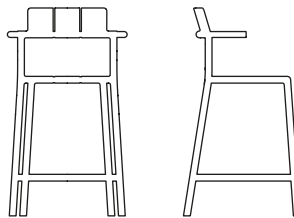

Yard

**Side chair
TO-2411**

Indoor and outdoor use
Stackable x 8

Dimensions (cm)
D52 W52.5 H79
SH46.5

Weight (kgs)
3.6

Material
Polypropylene.

**Armchair
TO-2412**

Indoor and outdoor use
Stackable x 8

Dimensions (cm)
D52 W57 H79
SH46.5

Weight (kgs)
3.9

Material
Polypropylene.

**Counter stool
TO-2416**

Indoor and outdoor use
Stackable x 8

Dimensions (cm)
D56 W54.5 H100
SH68

Weight (kgs)
4.8

Material
Polypropylene.

**Counter stool with armrest
TO-2426**

Indoor and outdoor use
Stackable x 8

Dimensions (cm)
D56 W57 H100
SH68

Weight (kgs)
5.0

Material
Polypropylene.

**Bar stool
TO-2417**

Indoor and outdoor use
Stackable x 8

Dimensions (cm)
D58.5 W54.5 H110
SH78

Weight (kgs)
5.0

Material
Polypropylene.

**Bar stool with armrest
TO-2427**

Indoor and outdoor use
Stackable x 8

Dimensions (cm)
D58.5 W57 H110
SH78

Weight (kgs)
5.3

Material
Polypropylene.